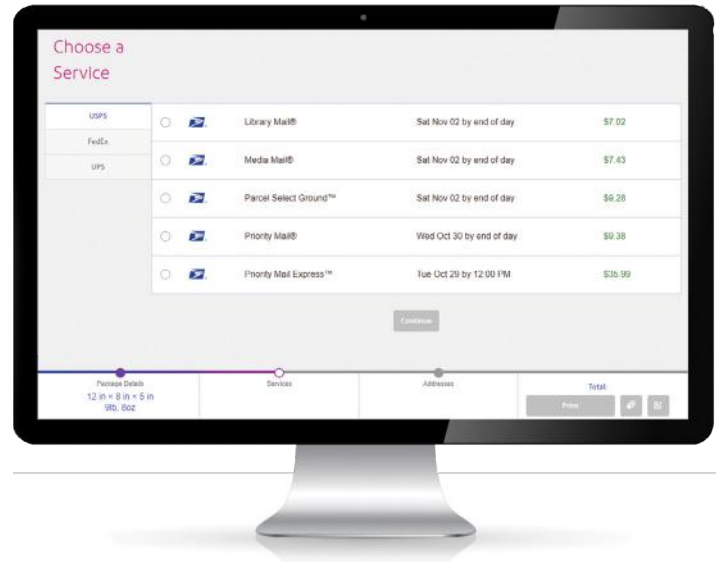

Designed for simplicity, visibility and ease of use.

Gain online access to ship the way you want.

Use SendPro® Online to print trackable shipping labels from any computer and easily compare rates with the Shipping Rate Selector.

Control at your fingertips.

Easily navigate the intuitive menu with the large, full-color 7" touchscreen.

Track postage costs with precision.

View and email spending, shipping, accounting history and reports by department online for up to 500 different accounts.